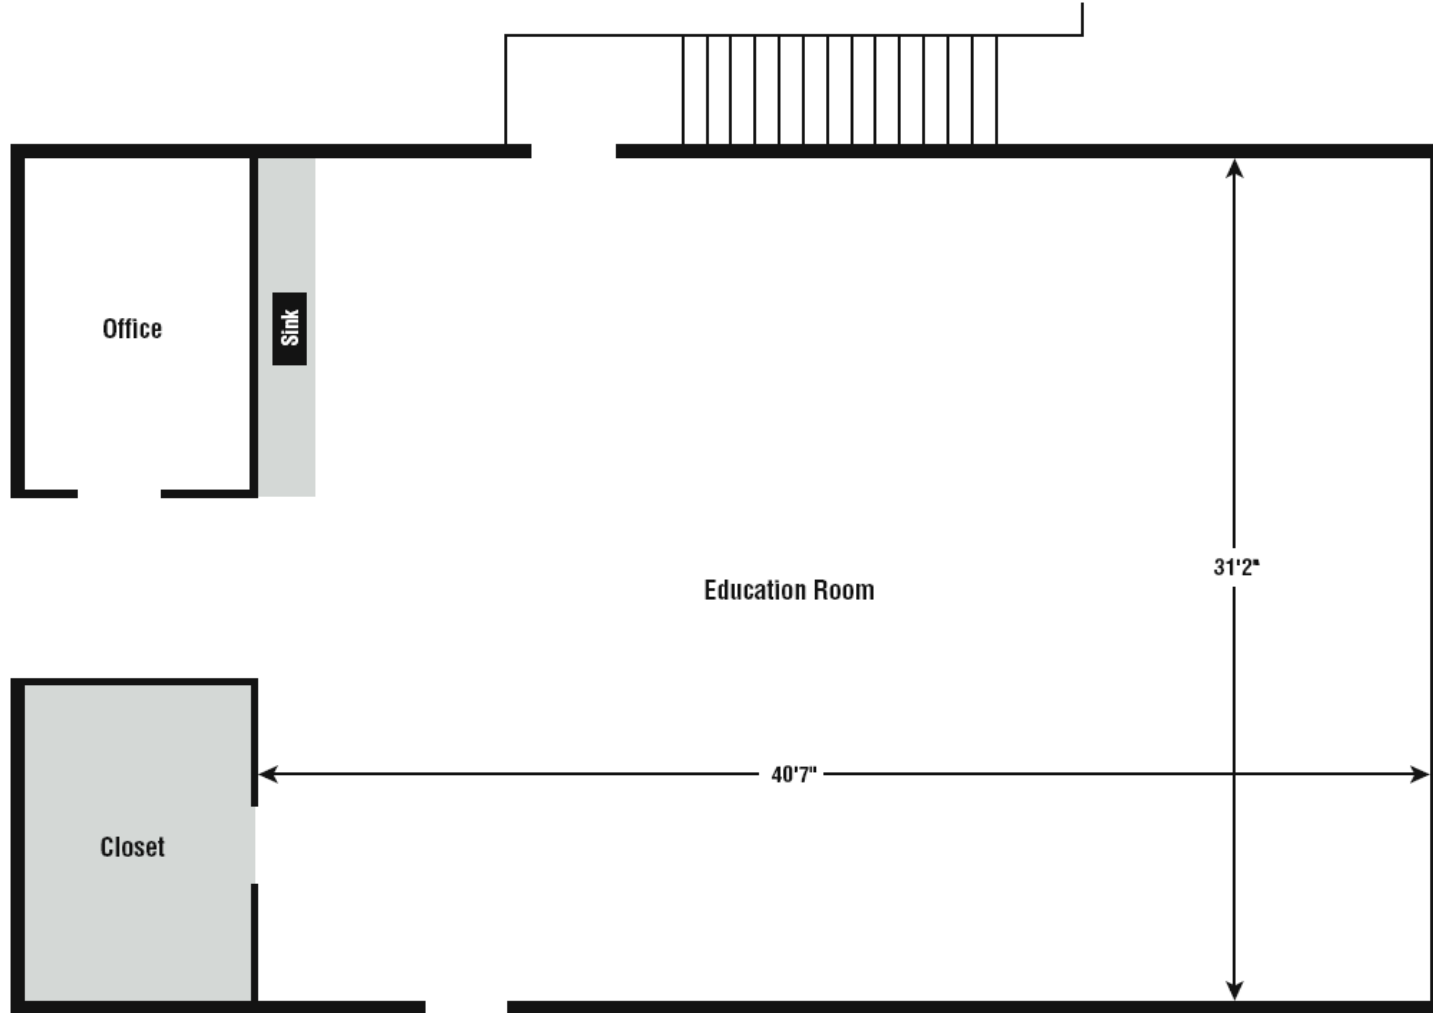

BOEING EDUCATION ROOM